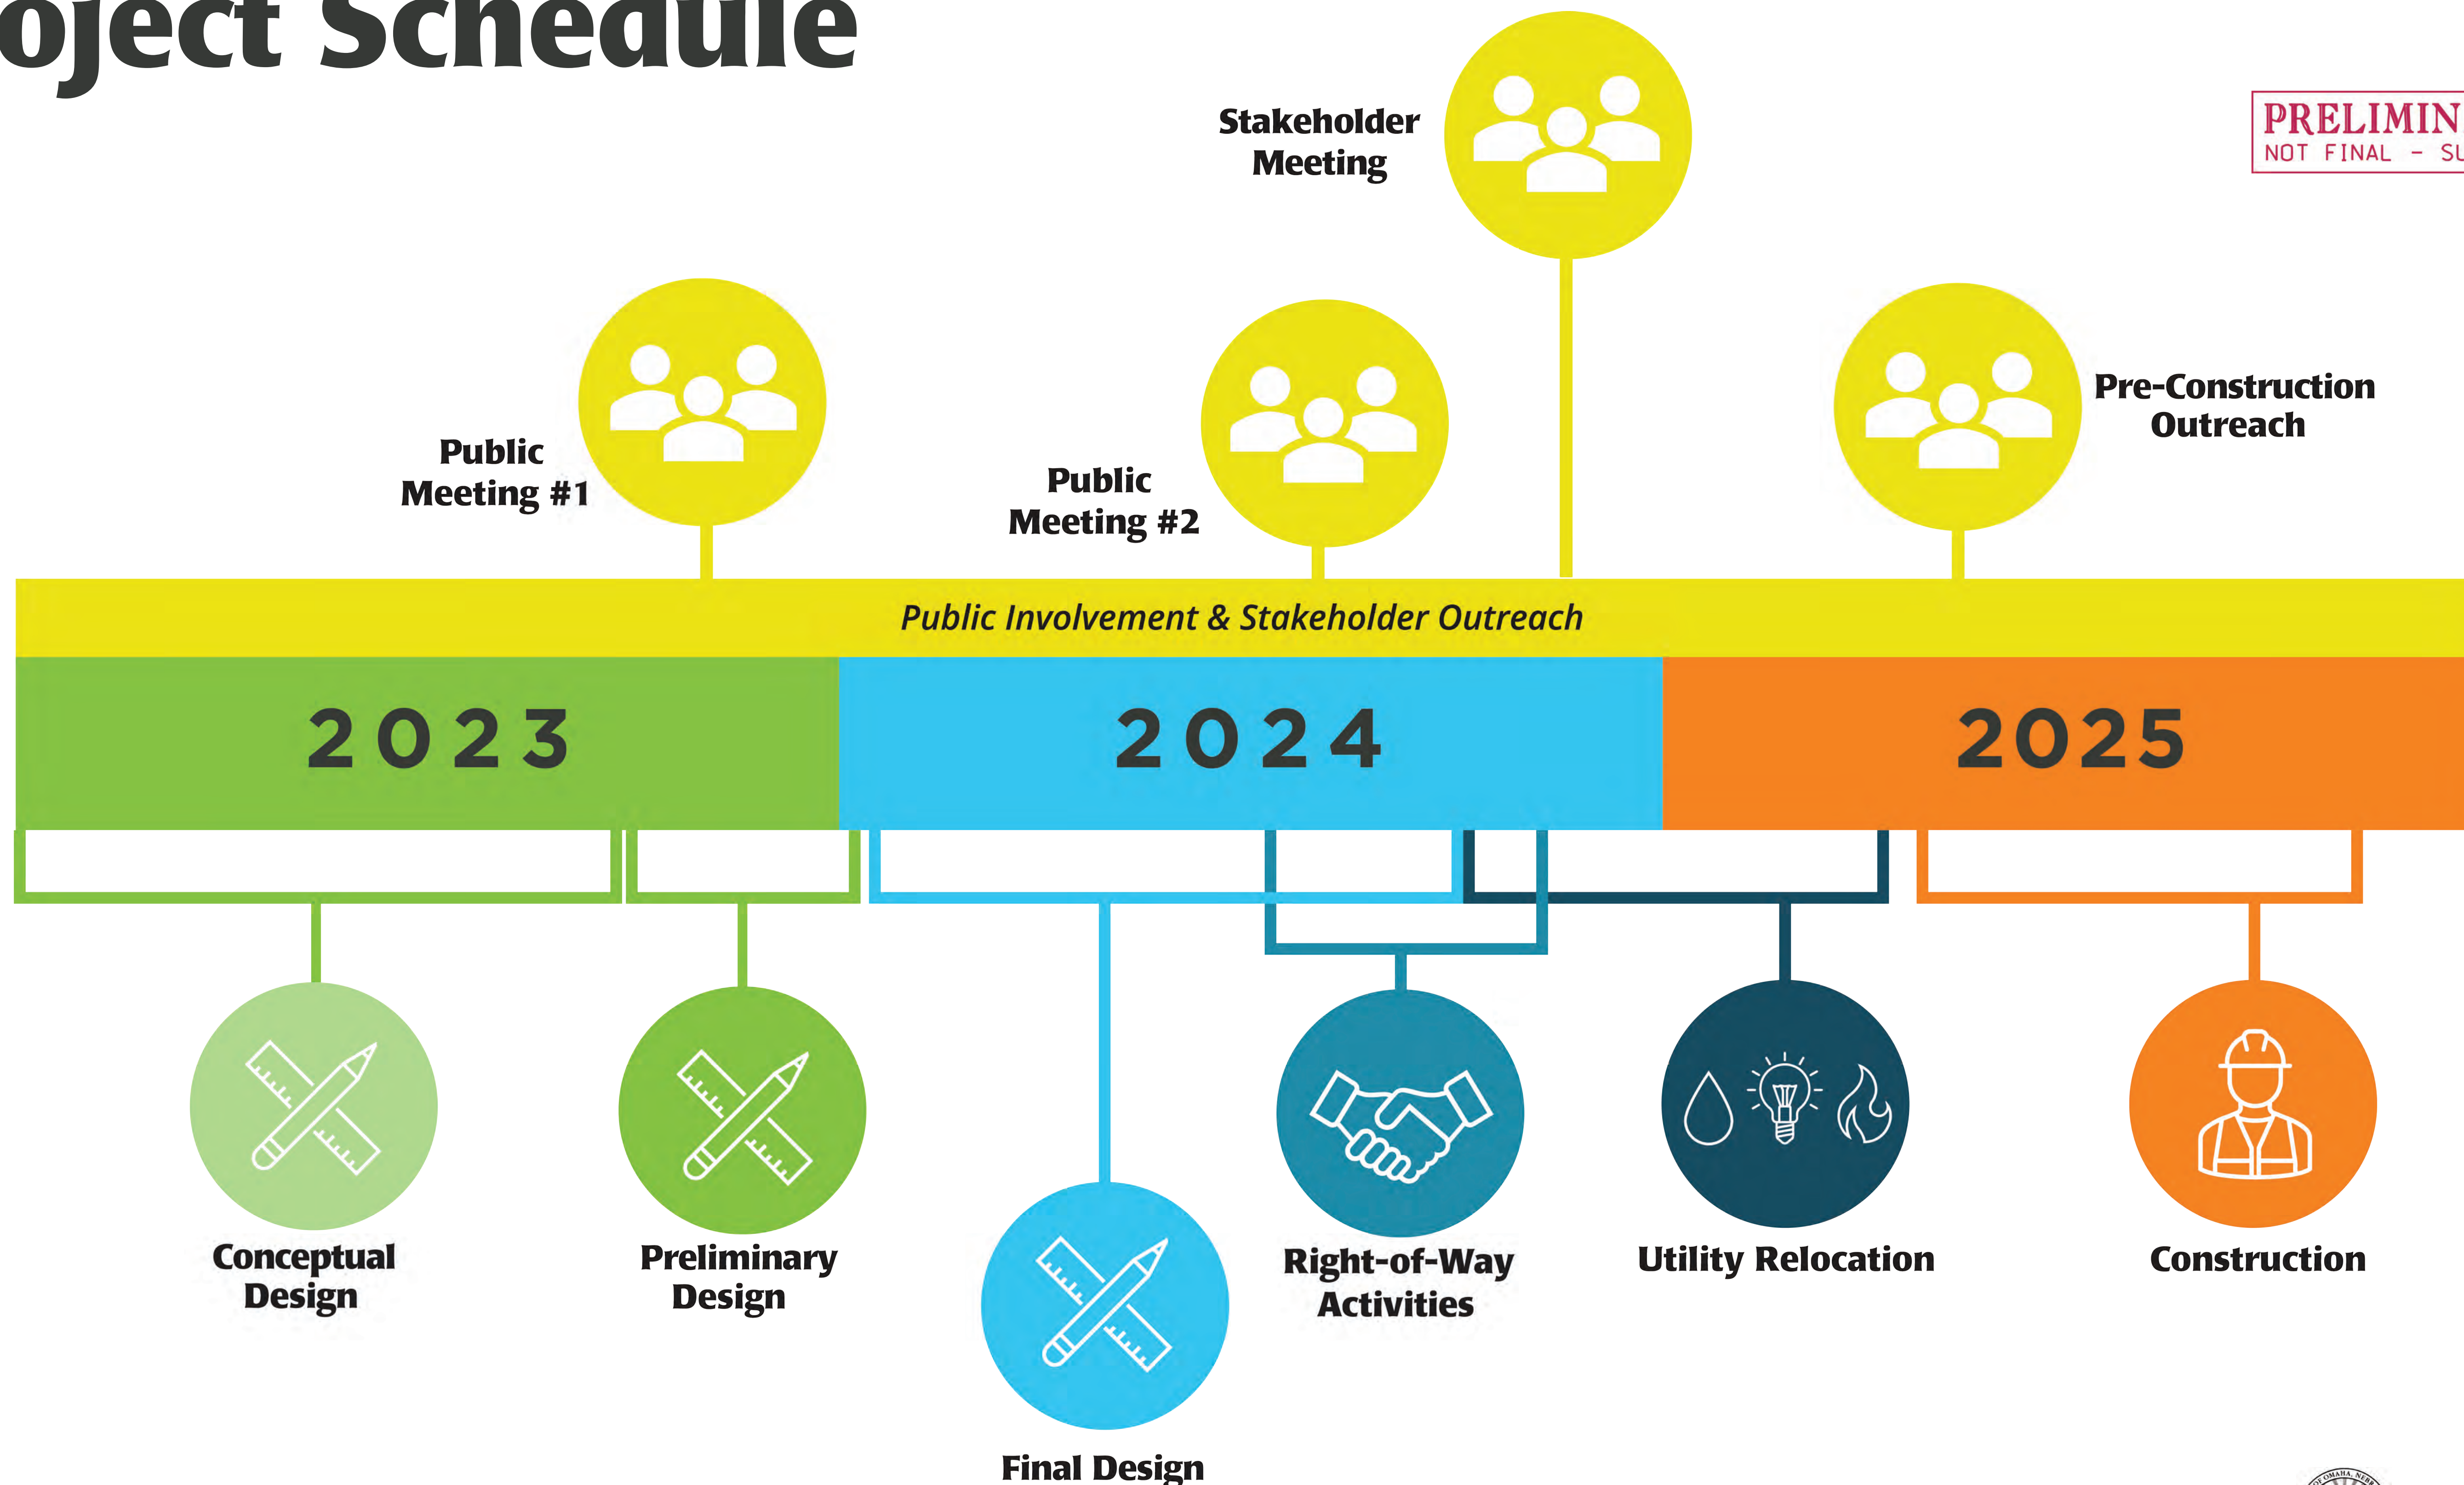

Public Information Open House Meeting

Saddle Creek Road Streetscape Improvement Project

Omaha, NE

Project Location

PRELIMINARY PLAN
NOT FINAL - SUBJECT TO CHANGE

 **Project Area**

Saddle Creek Road Streetscape Improvement Project

Omaha, NE

Project Schedule

PRELIMINARY PLAN
NOT FINAL - SUBJECT TO CHANGE

Saddle Creek Road Streetscape Improvement Project

Omaha, NE

Conceptual Design: Amenities

PRELIMINARY PLAN
NOT FINAL - SUBJECT TO CHANGE

TRASH RECEPTACLES

COLLECT RECEPTACLE

URBAN RENAISSANCE RECEPTACLE

BIKES

BEACON HILL BIKE RACK

ADVOCATE BIKE RACK

BIKE BIKE RACK

BENCHES