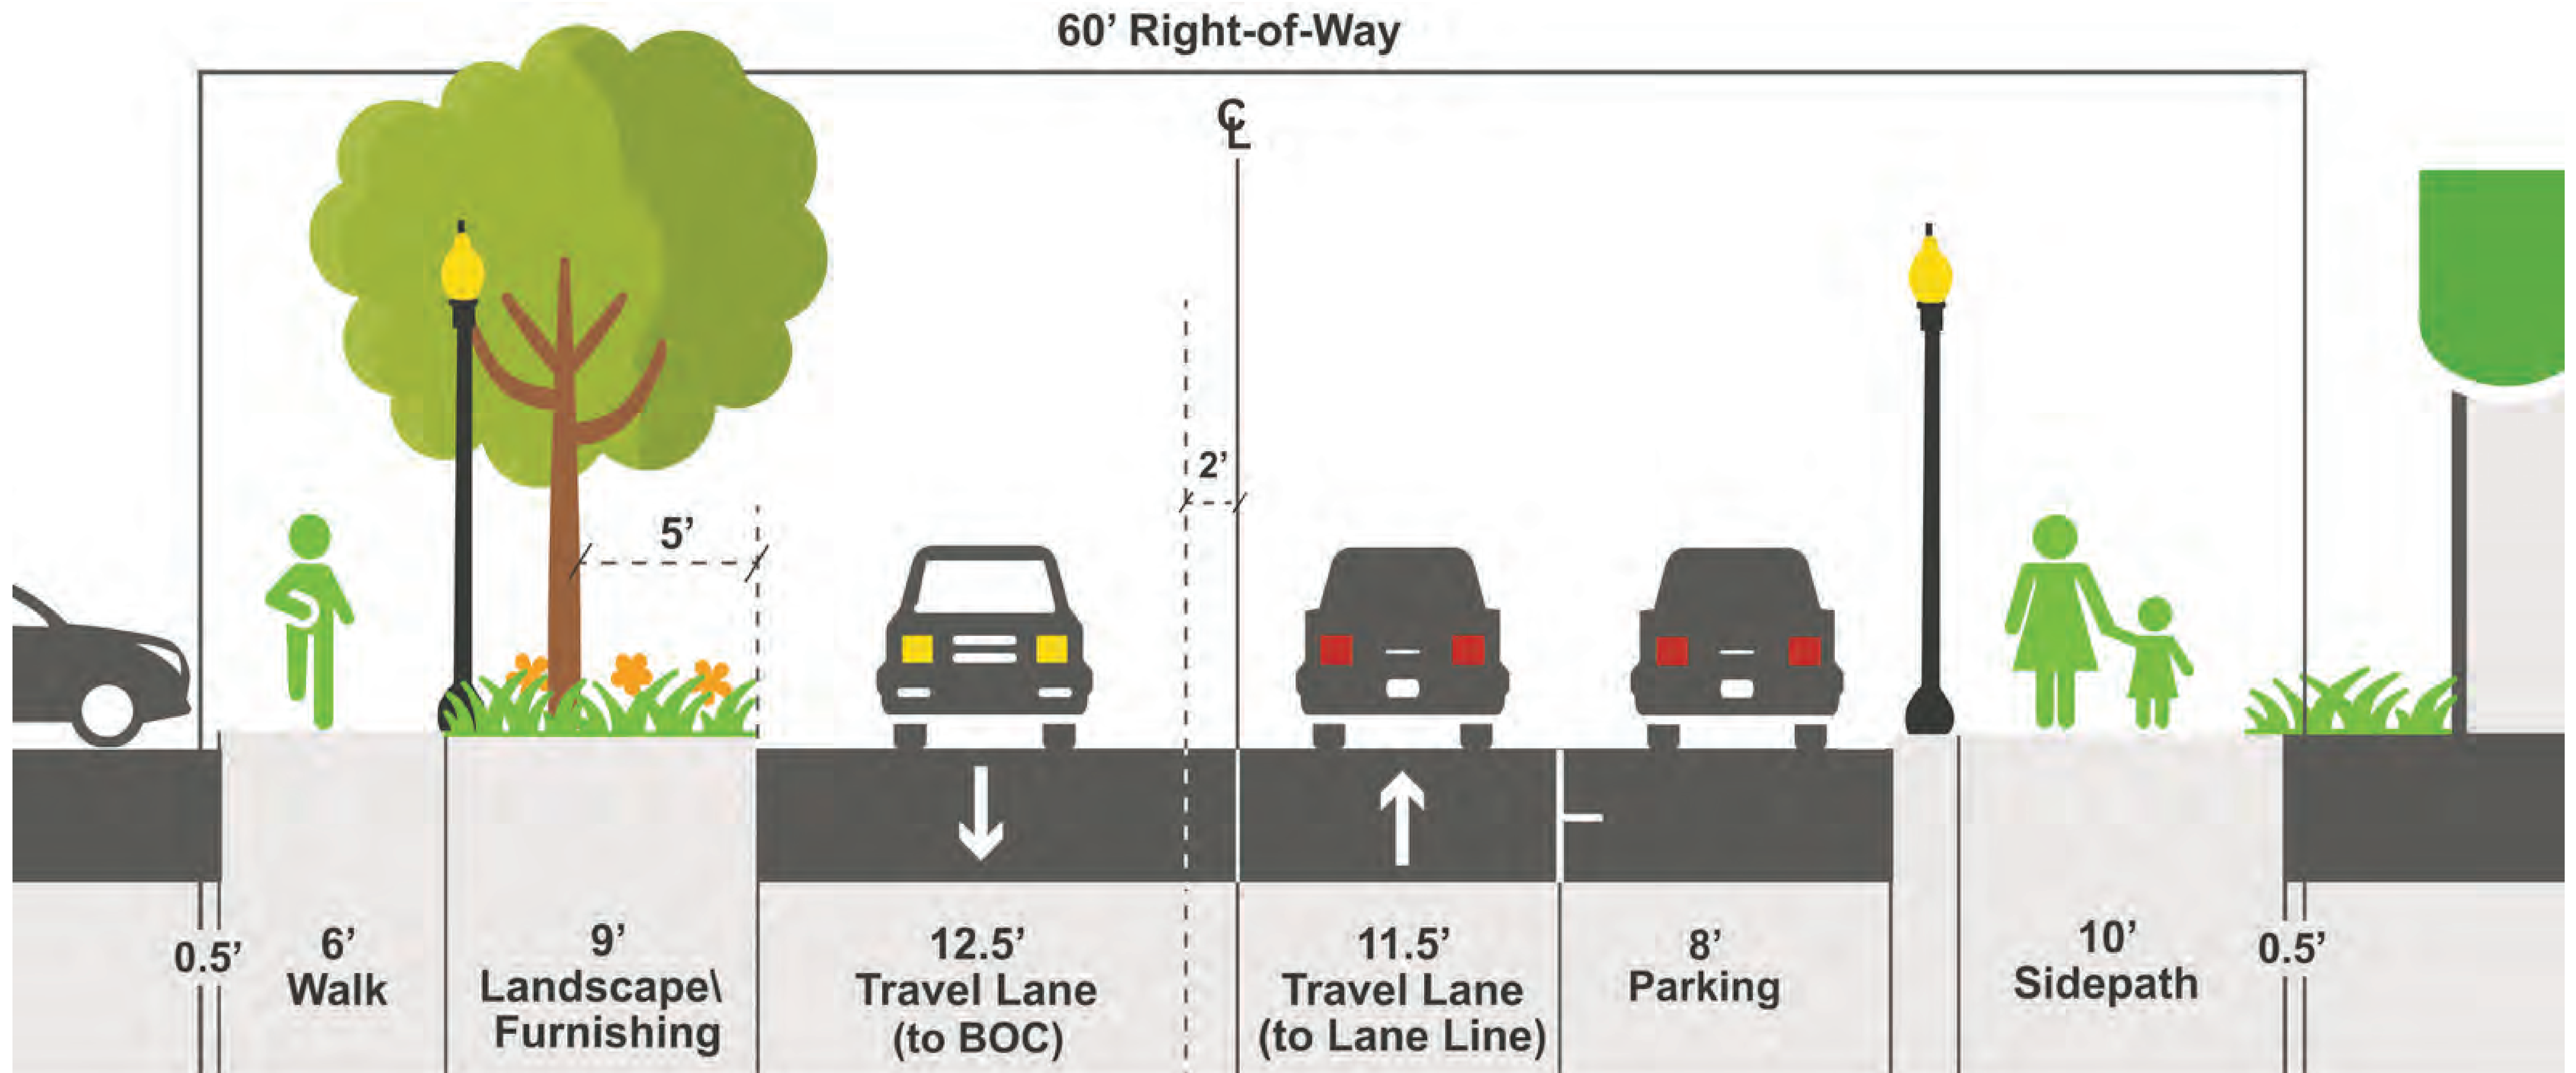

Saddle Creek Road Streetscape Improvement Project

Omaha, NE

Typical Cross Section

PRELIMINARY PLAN
NOT FINAL - SUBJECT TO CHANGE

Saddle Creek Road Streetscape Improvement Project

Omaha, NE

Proposed View Looking North