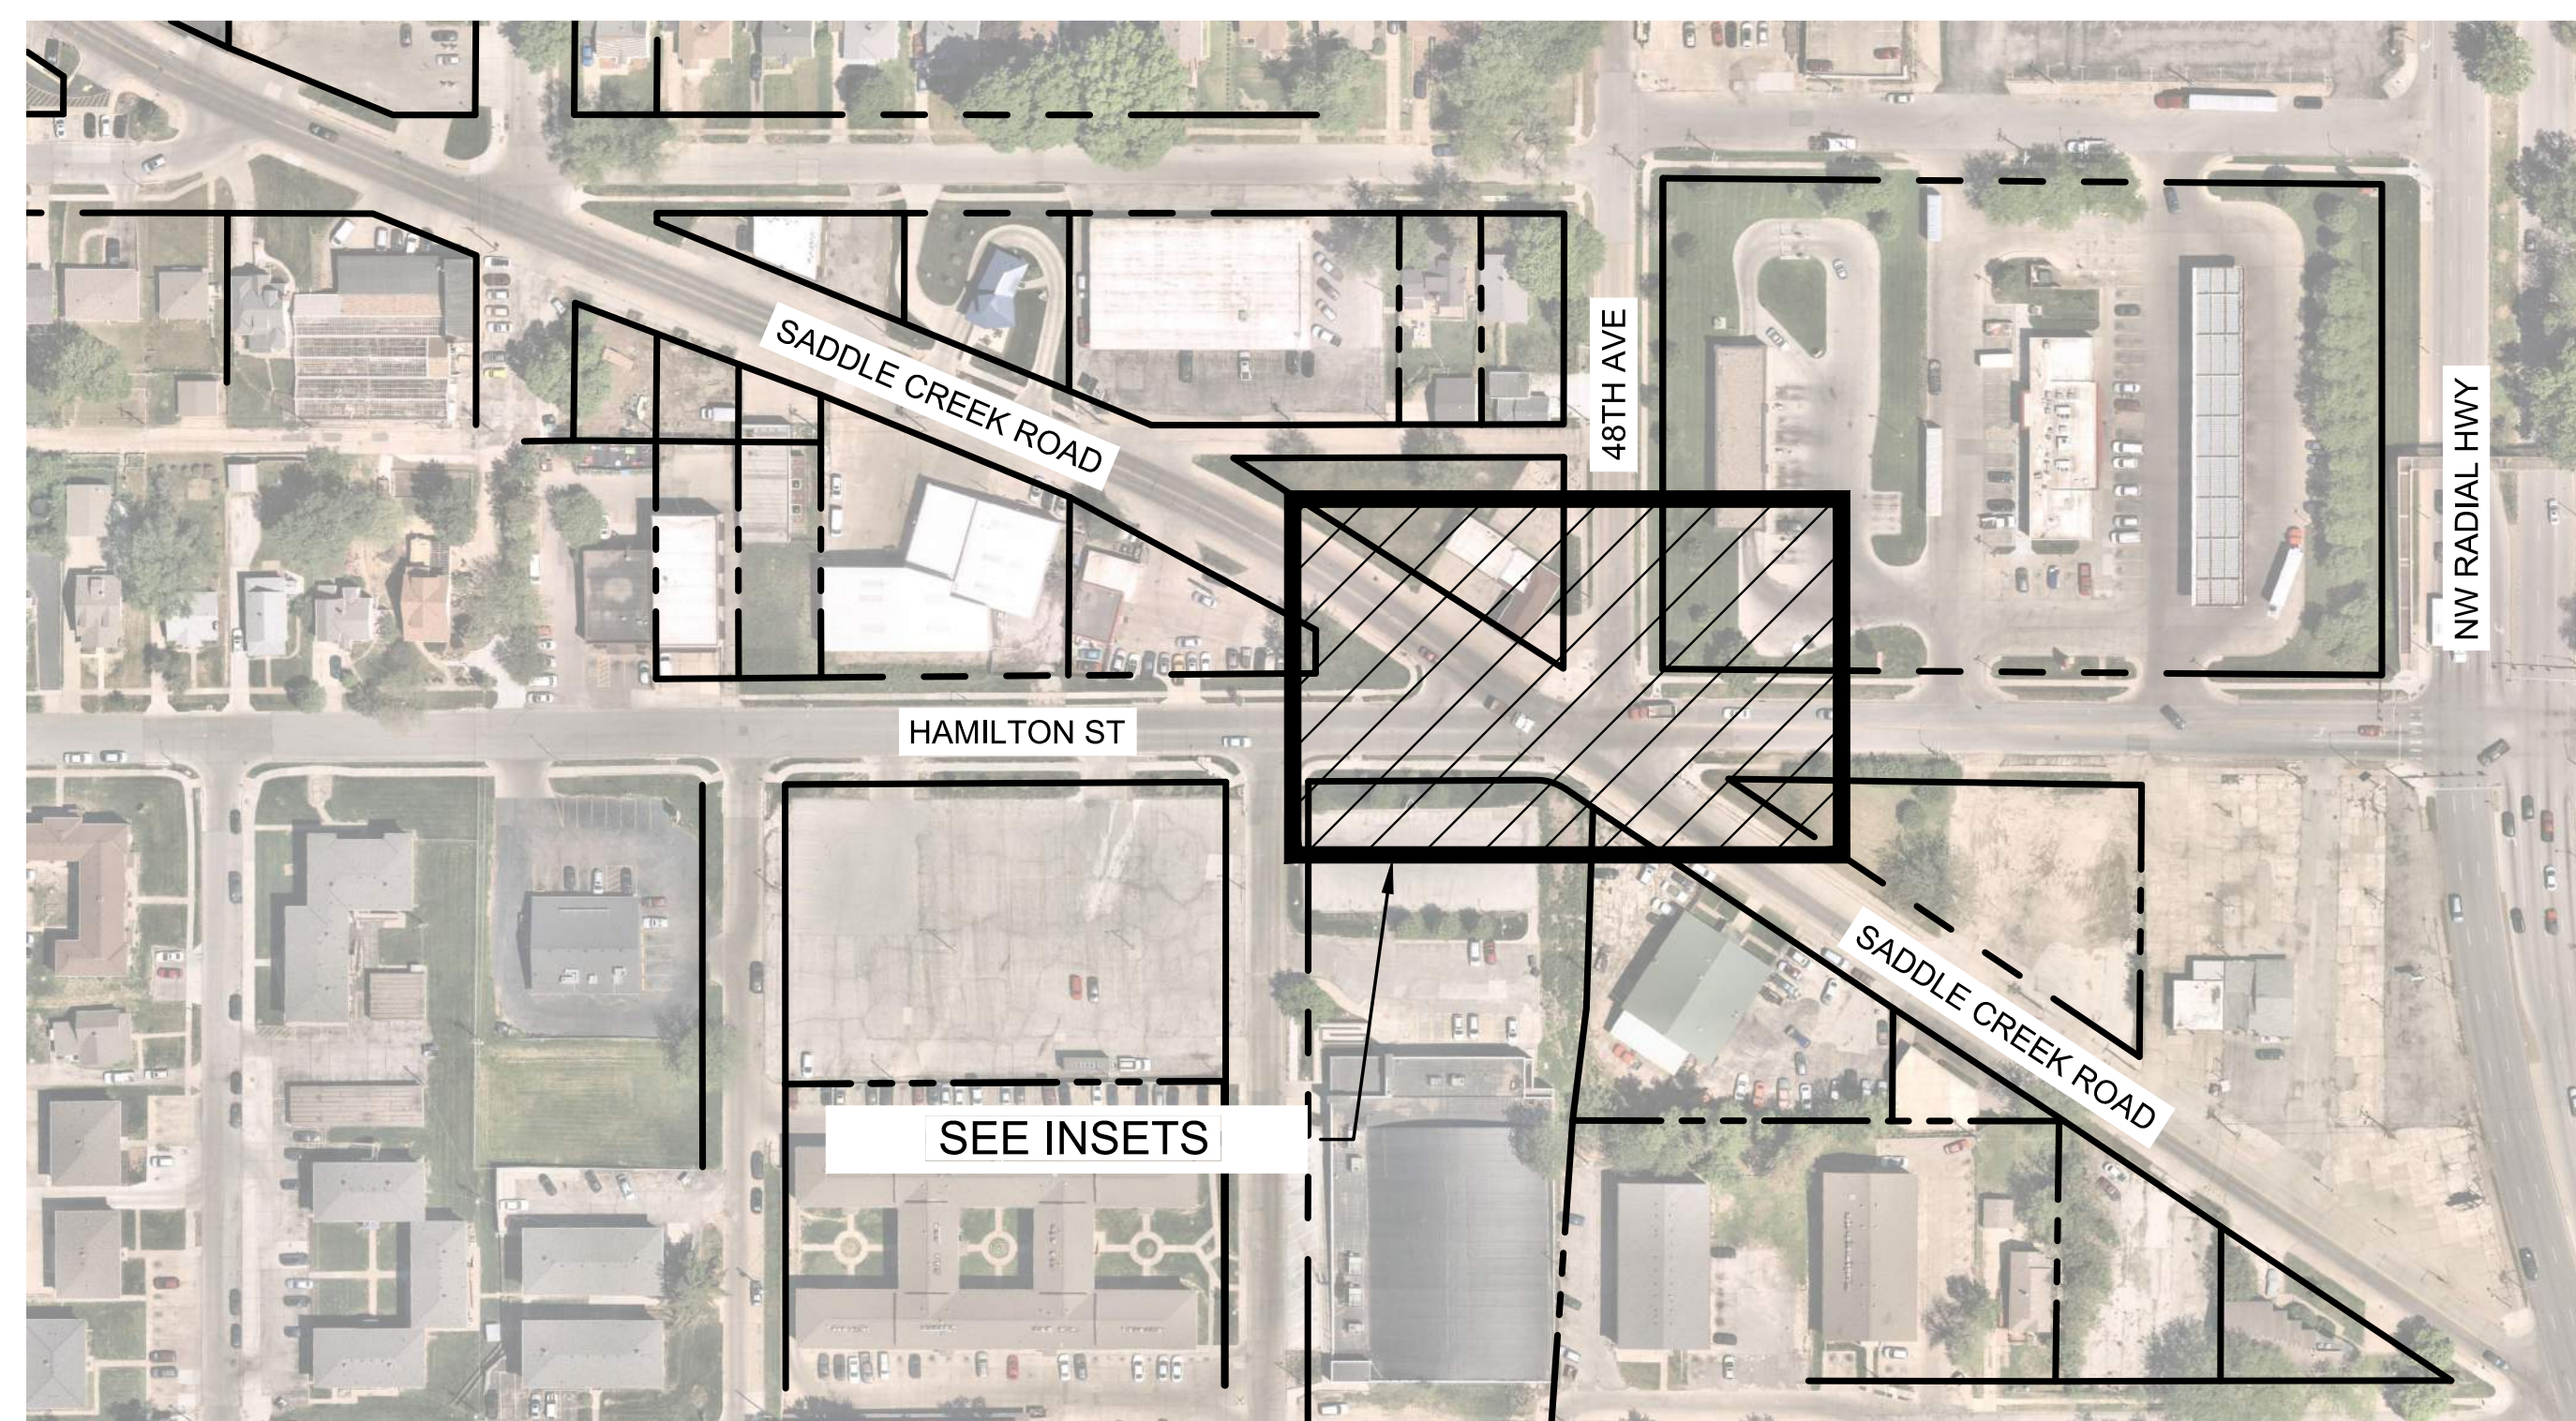

# Saddle Creek Road Streetscape Improvement Project

Omaha, NE

AREA MAP

City of Omaha  
1819 Farnam St.  
Omaha, NE 68183

# Saddle Creek Road Streetscape Improvement Project

Omaha, NE

AREA MAP

-  ROADWAY
-  DRIVEWAYS
-  SIDEWALK/MULTI-USE PATH
-  CURB RAMP
-  MEDIAN COVER MATERIAL