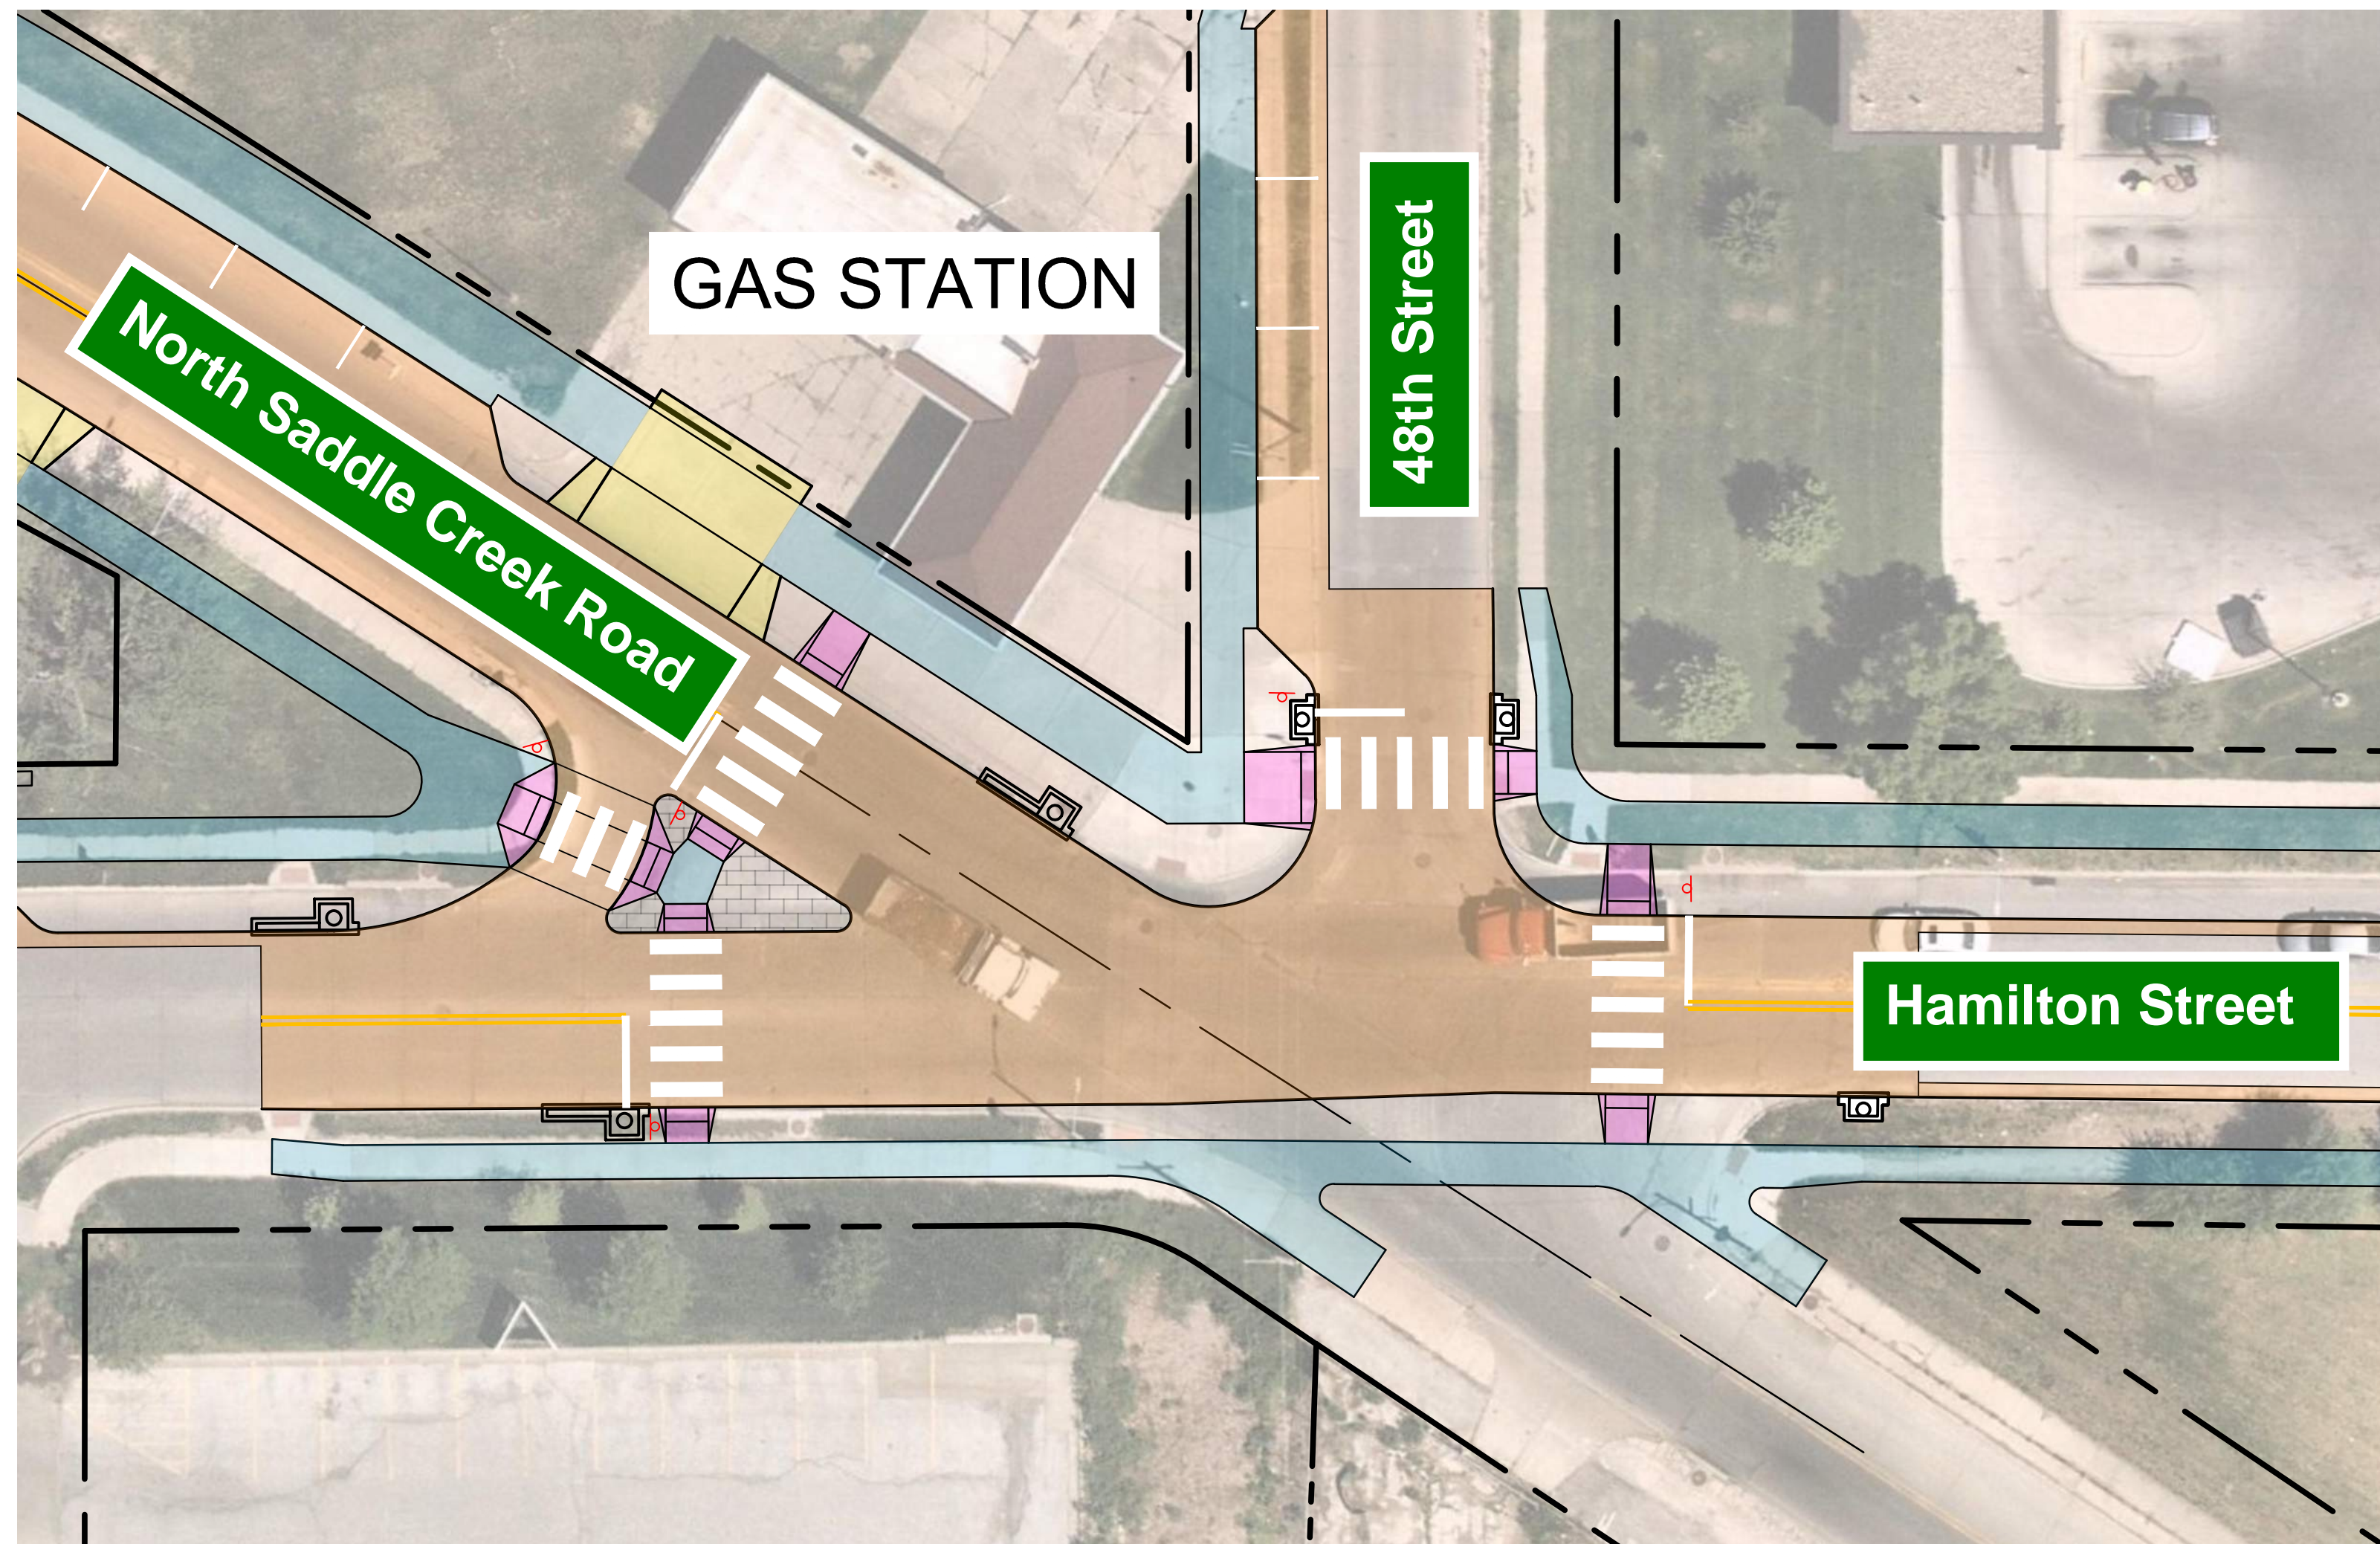

# Saddle Creek Road Streetscape Improvement Project

Omaha, NE

AREA MAP

City of Omaha  
1819 Farnam St.  
Omaha, NE 68183

# Saddle Creek Road Streetscape Improvement Project

Omaha, NE

AREA MAP

-  ROADWAY
-  DRIVEWAYS
-  SIDEWALK/MULTI-USE PATH
-  CURB RAMP
-  MEDIAN COVER MATERIAL