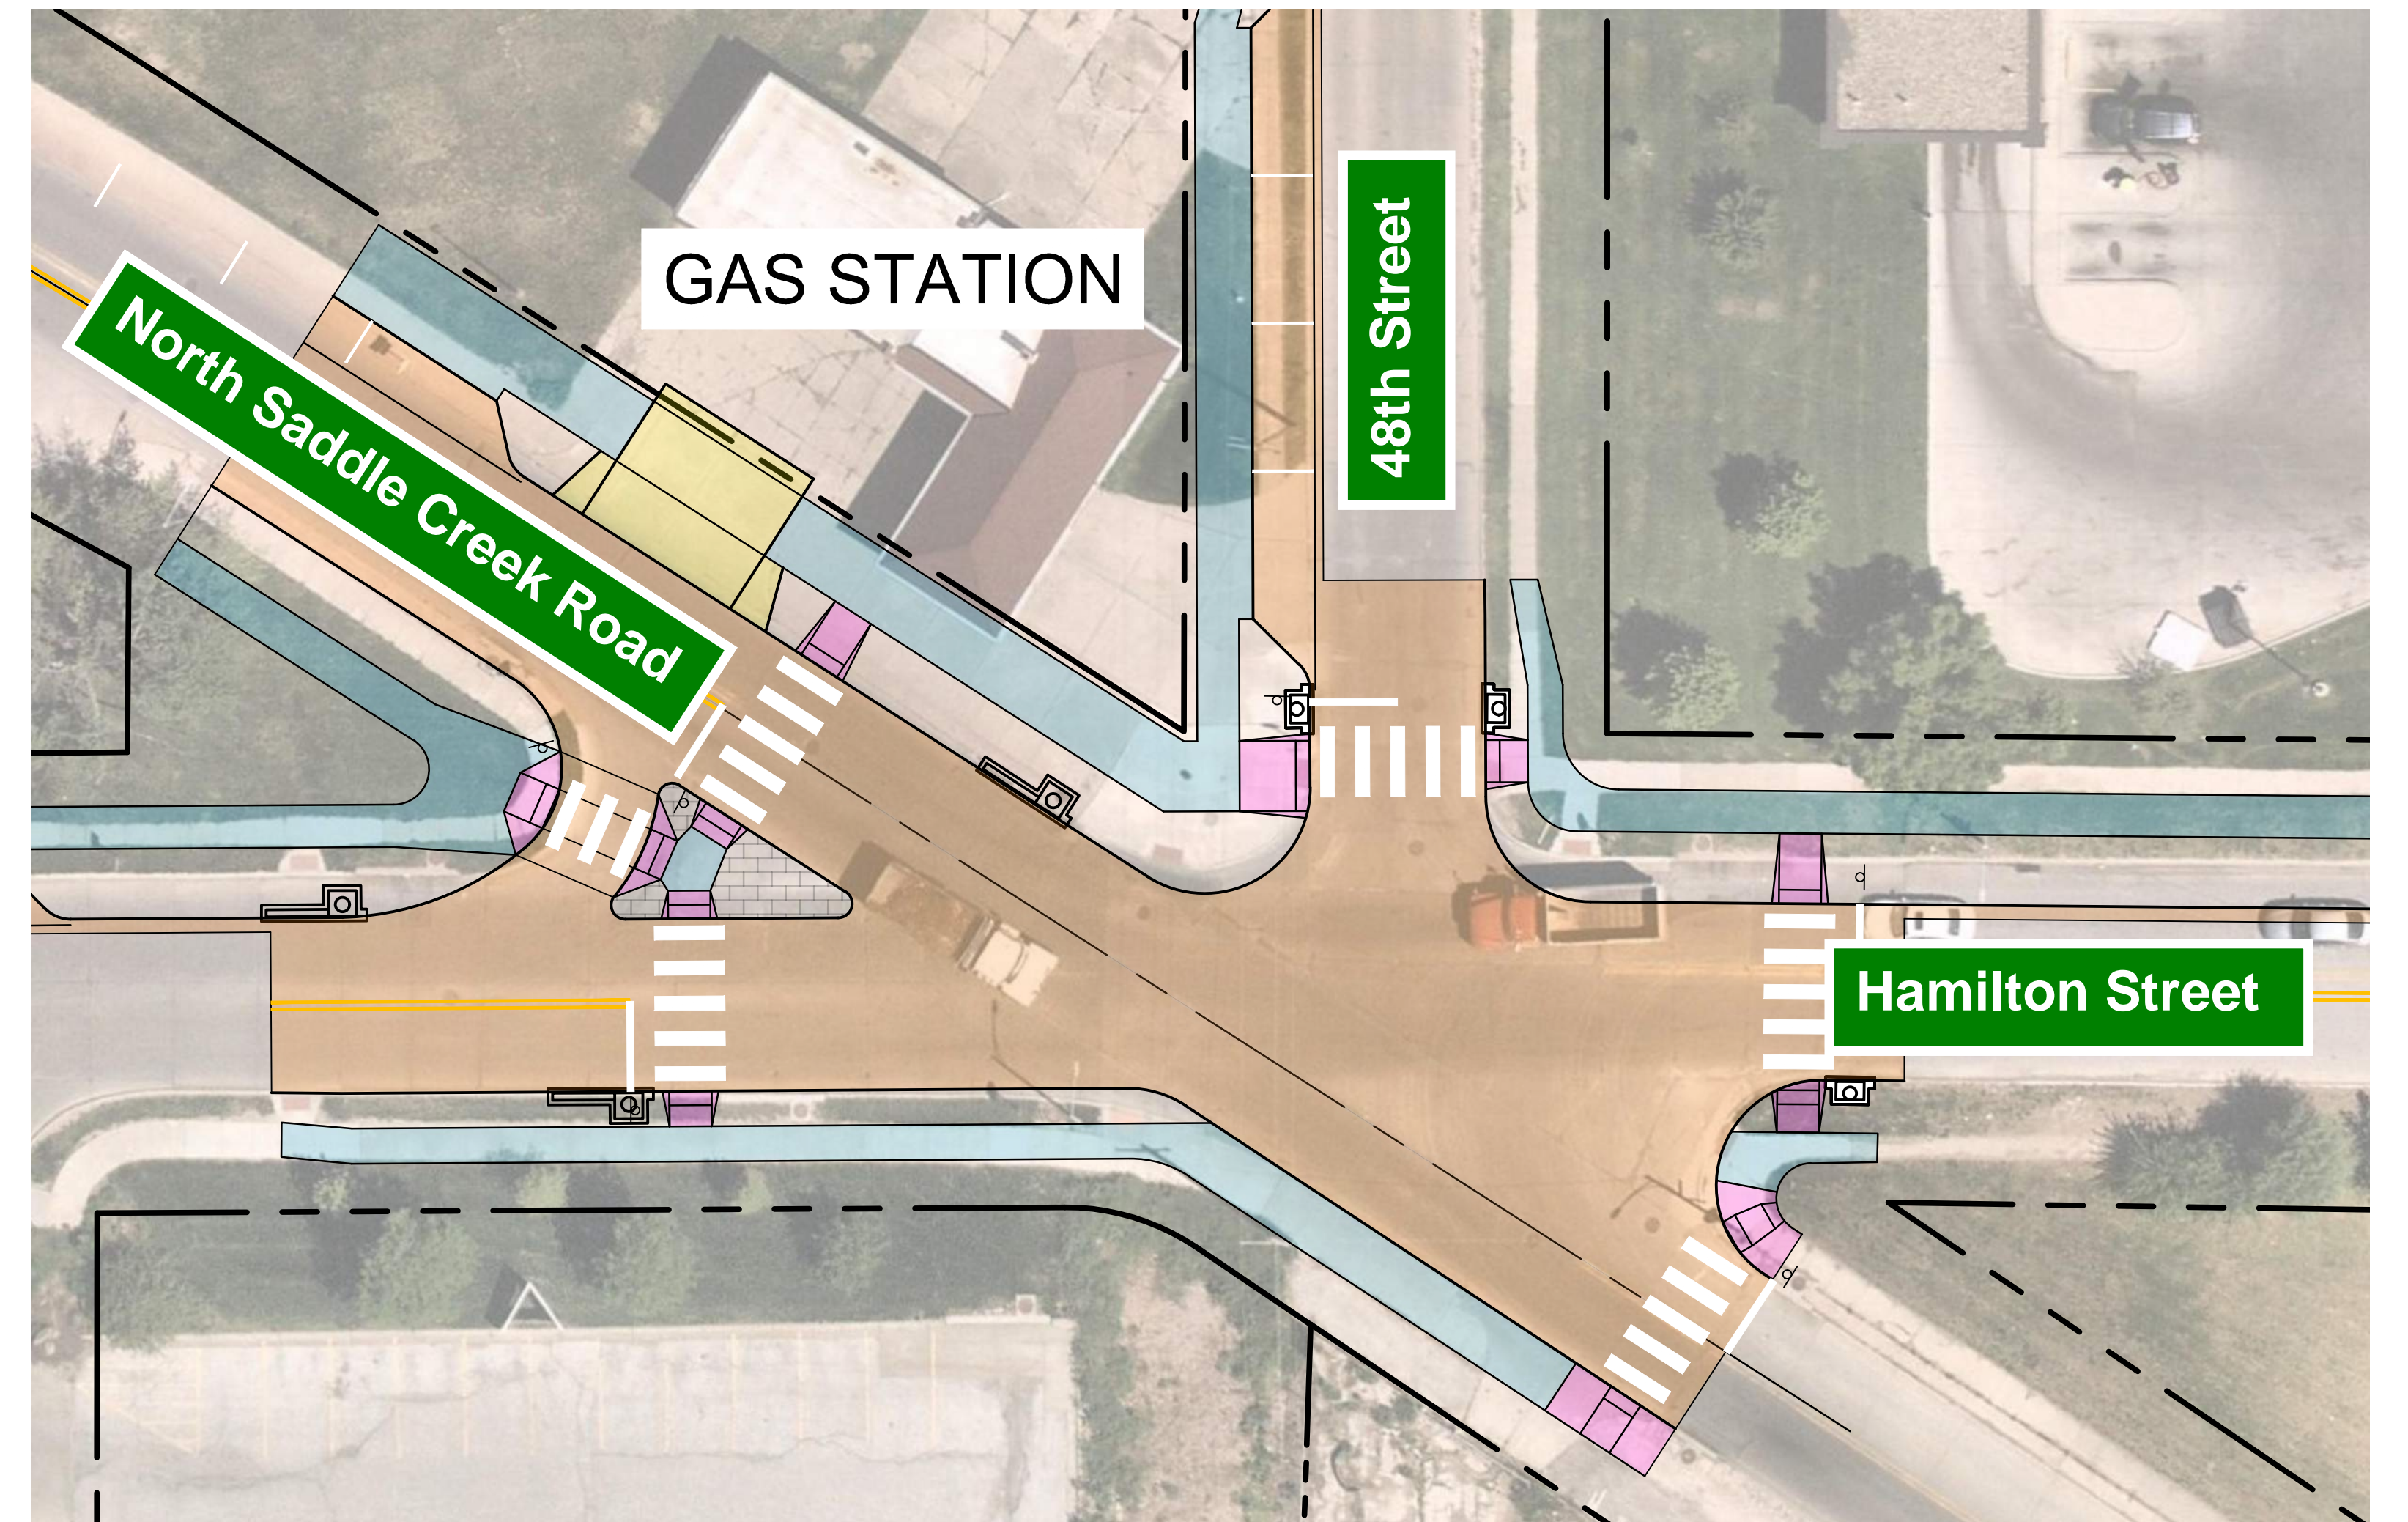

# Saddle Creek Road Streetscape Improvement Project

Omaha, NE

AREA MAP

City of Omaha  
1819 Farnam St.  
Omaha, NE 68183

# Saddle Creek Road Streetscape Improvement Project

Omaha, NE

AREA MAP

-  ROADWAY
-  DRIVEWAYS
-  SIDEWALK/MULTI-USE PATH
-  CURB RAMP
-  MEDIAN COVER MATERIAL