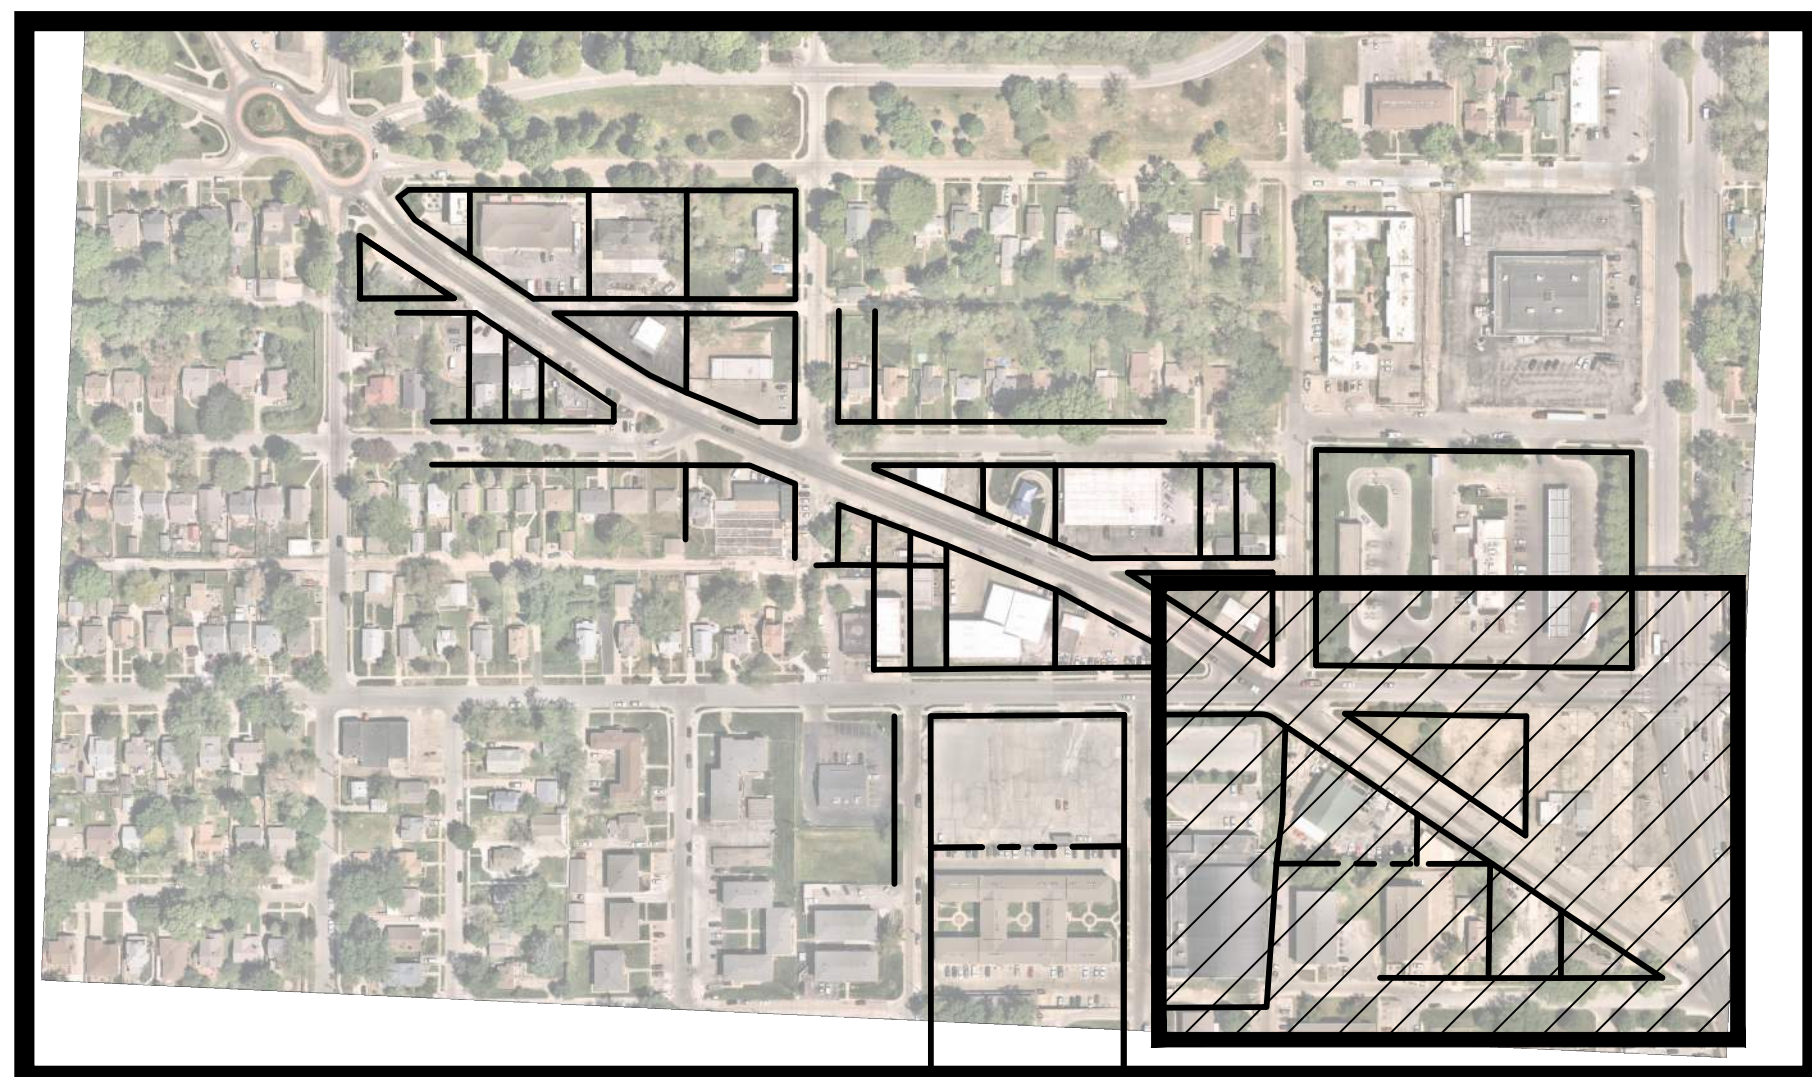

# Saddle Creek Road Streetscape Improvement Project

Omaha, NE

AREA MAP

City of Omaha  
1819 Farnam St.  
Omaha, NE 68183

# Saddle Creek Road Streetscape Improvement Project

Omaha, NE

AREA MAP

-  ROADWAY
-  DRIVEWAYS
-  SIDEWALK/MULTI-USE PATH
-  CURB RAMP
-  MEDIAN COVER MATERIAL