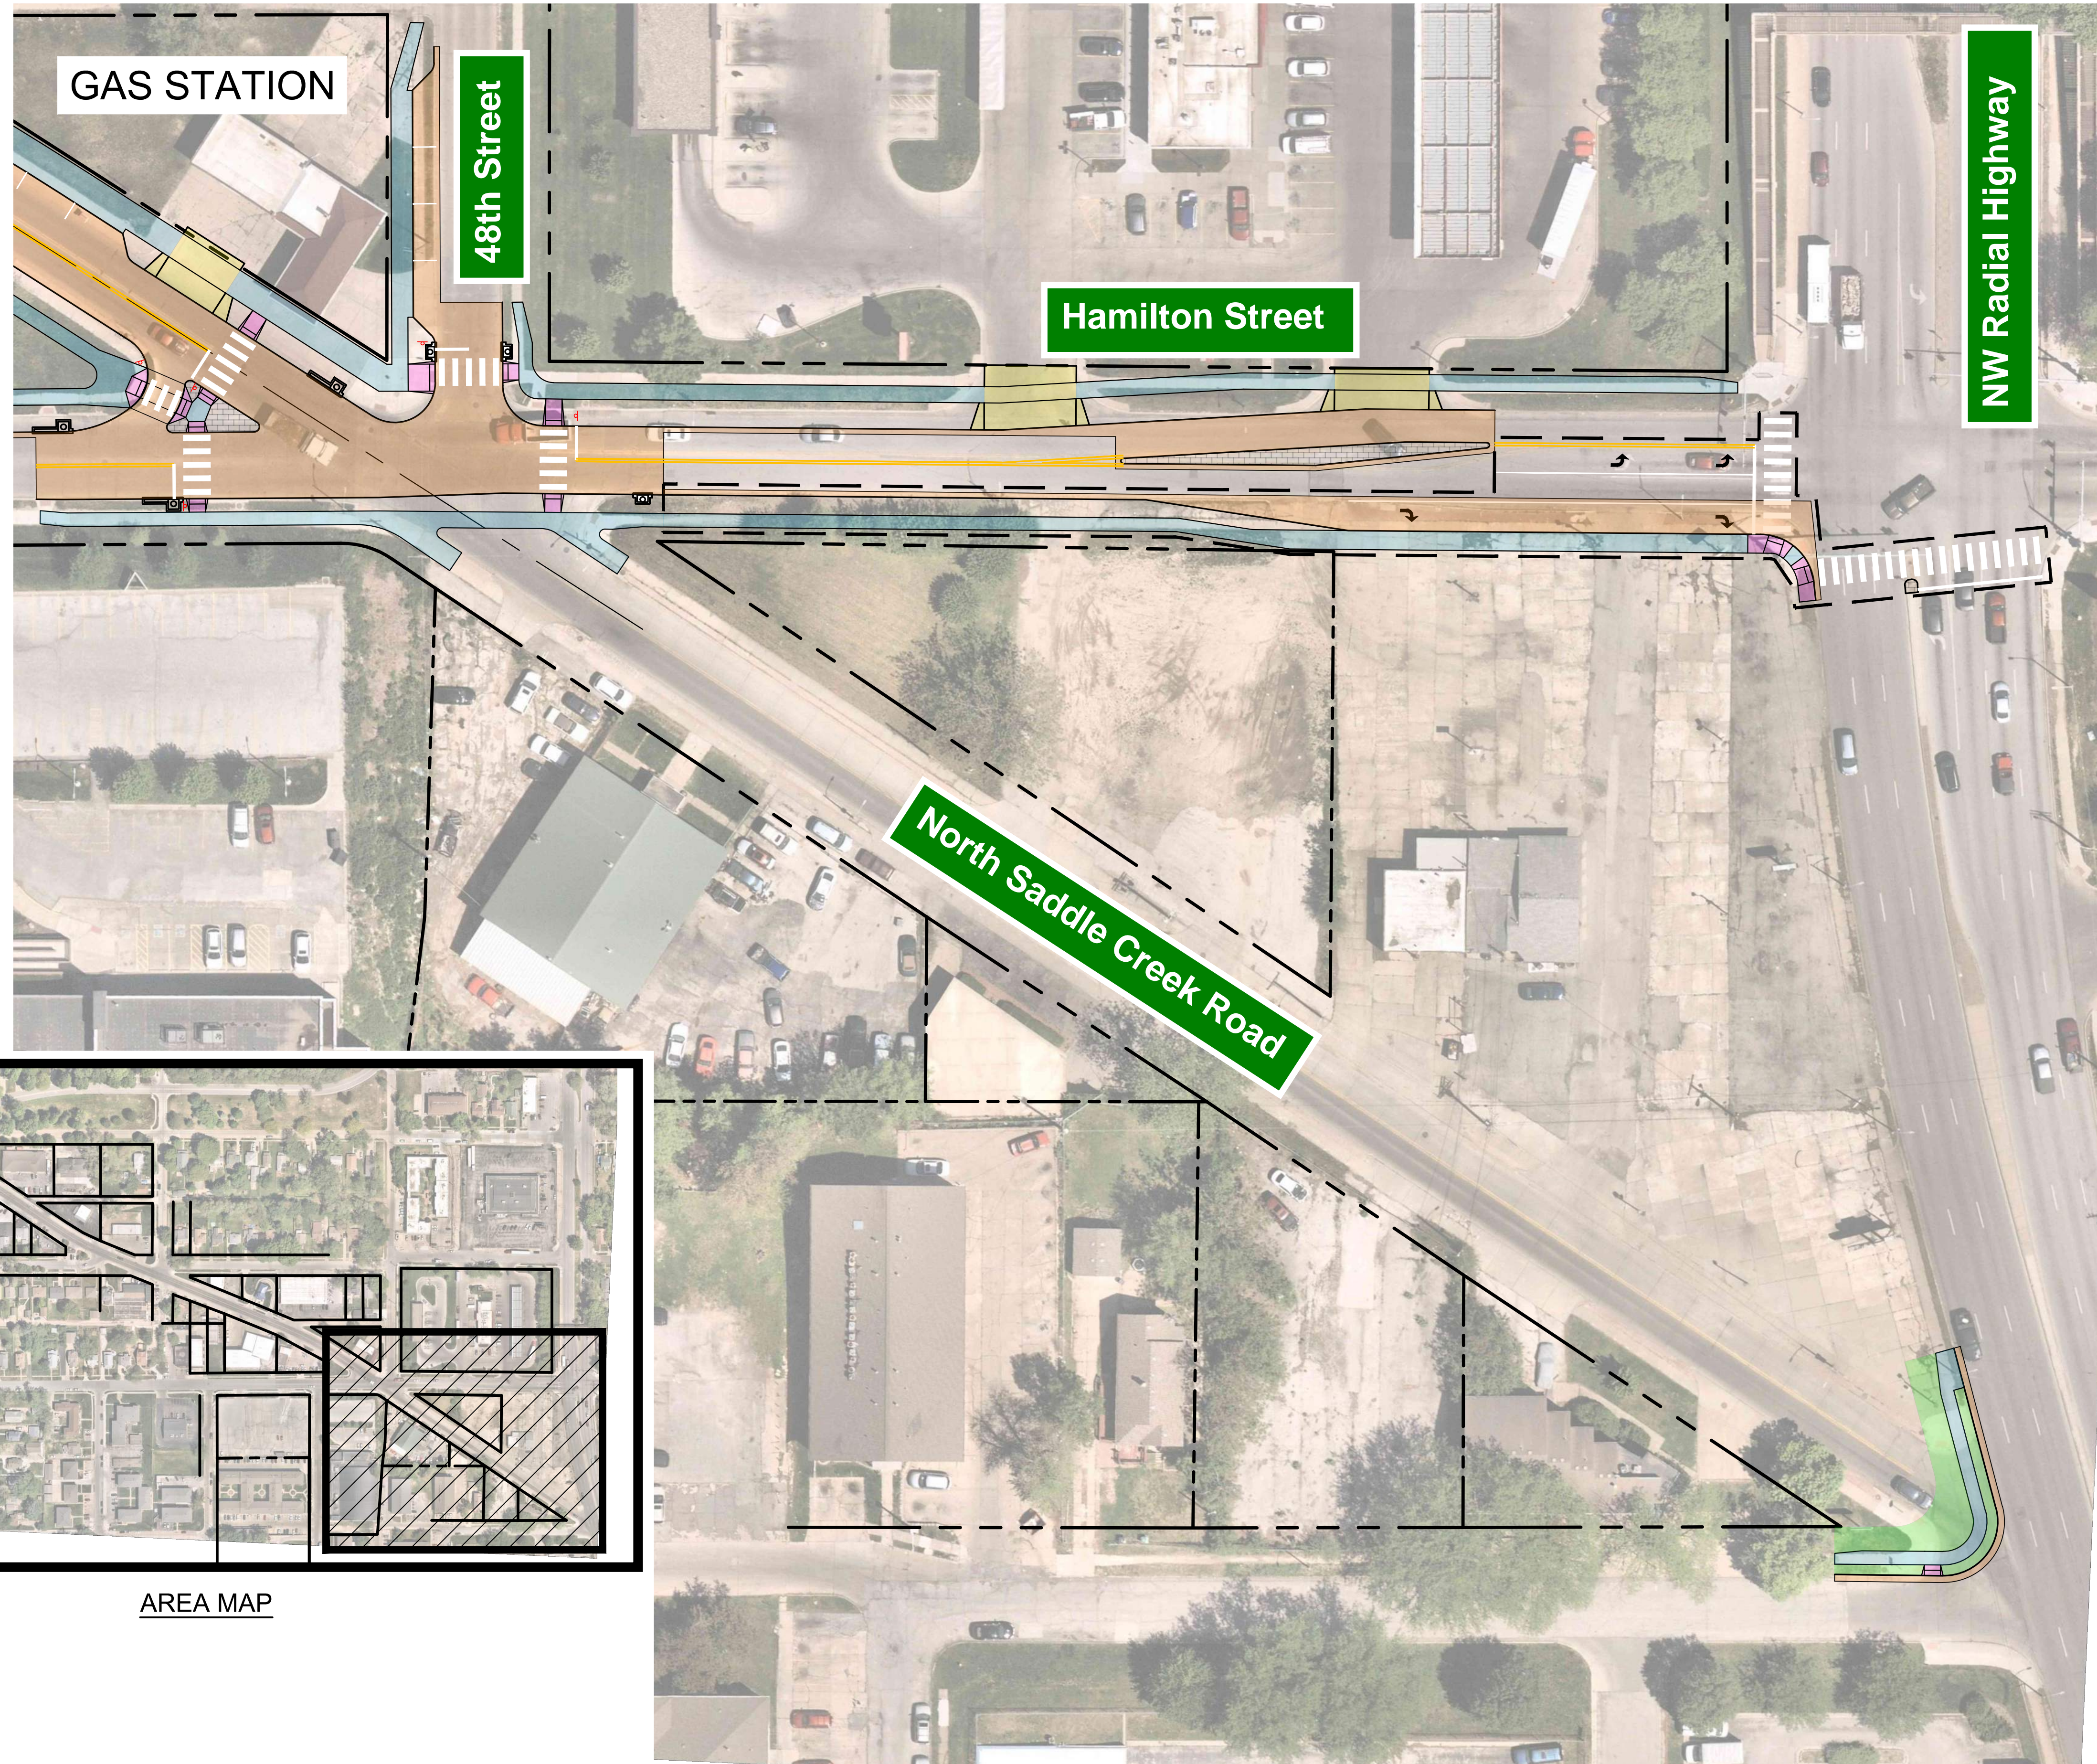

# Saddle Creek Road Streetscape Improvement Project

Omaha, NE

AREA MAP

City of Omaha  
1819 Farnam St.  
Omaha, NE 68183

# Saddle Creek Road Streetscape Improvement Project

Omaha, NE

AREA MAP

-  ROADWAY
-  DRIVEWAYS
-  SIDEWALK/MULTI-USE PATH
-  CURB RAMP
-  MEDIAN COVER MATERIAL