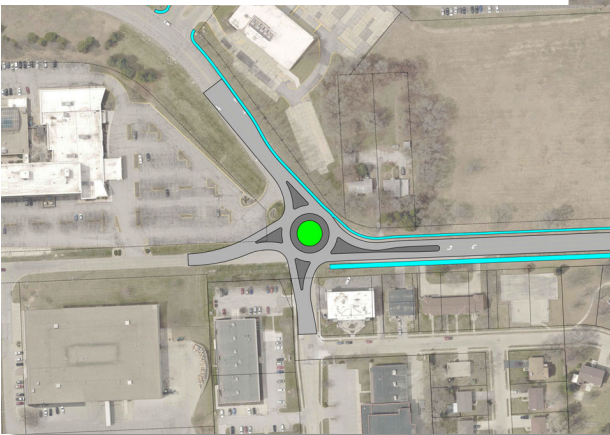

3 lanes on 108th Street looking north near Nicholas Street

Roundabout Alternative

3-Lane with Roundabout Alternative

*private driveway connections are not detailed on this map and are subject to change during the design process

108TH STREET IMPROVEMENT PROJECT, BURT TO DECATUR