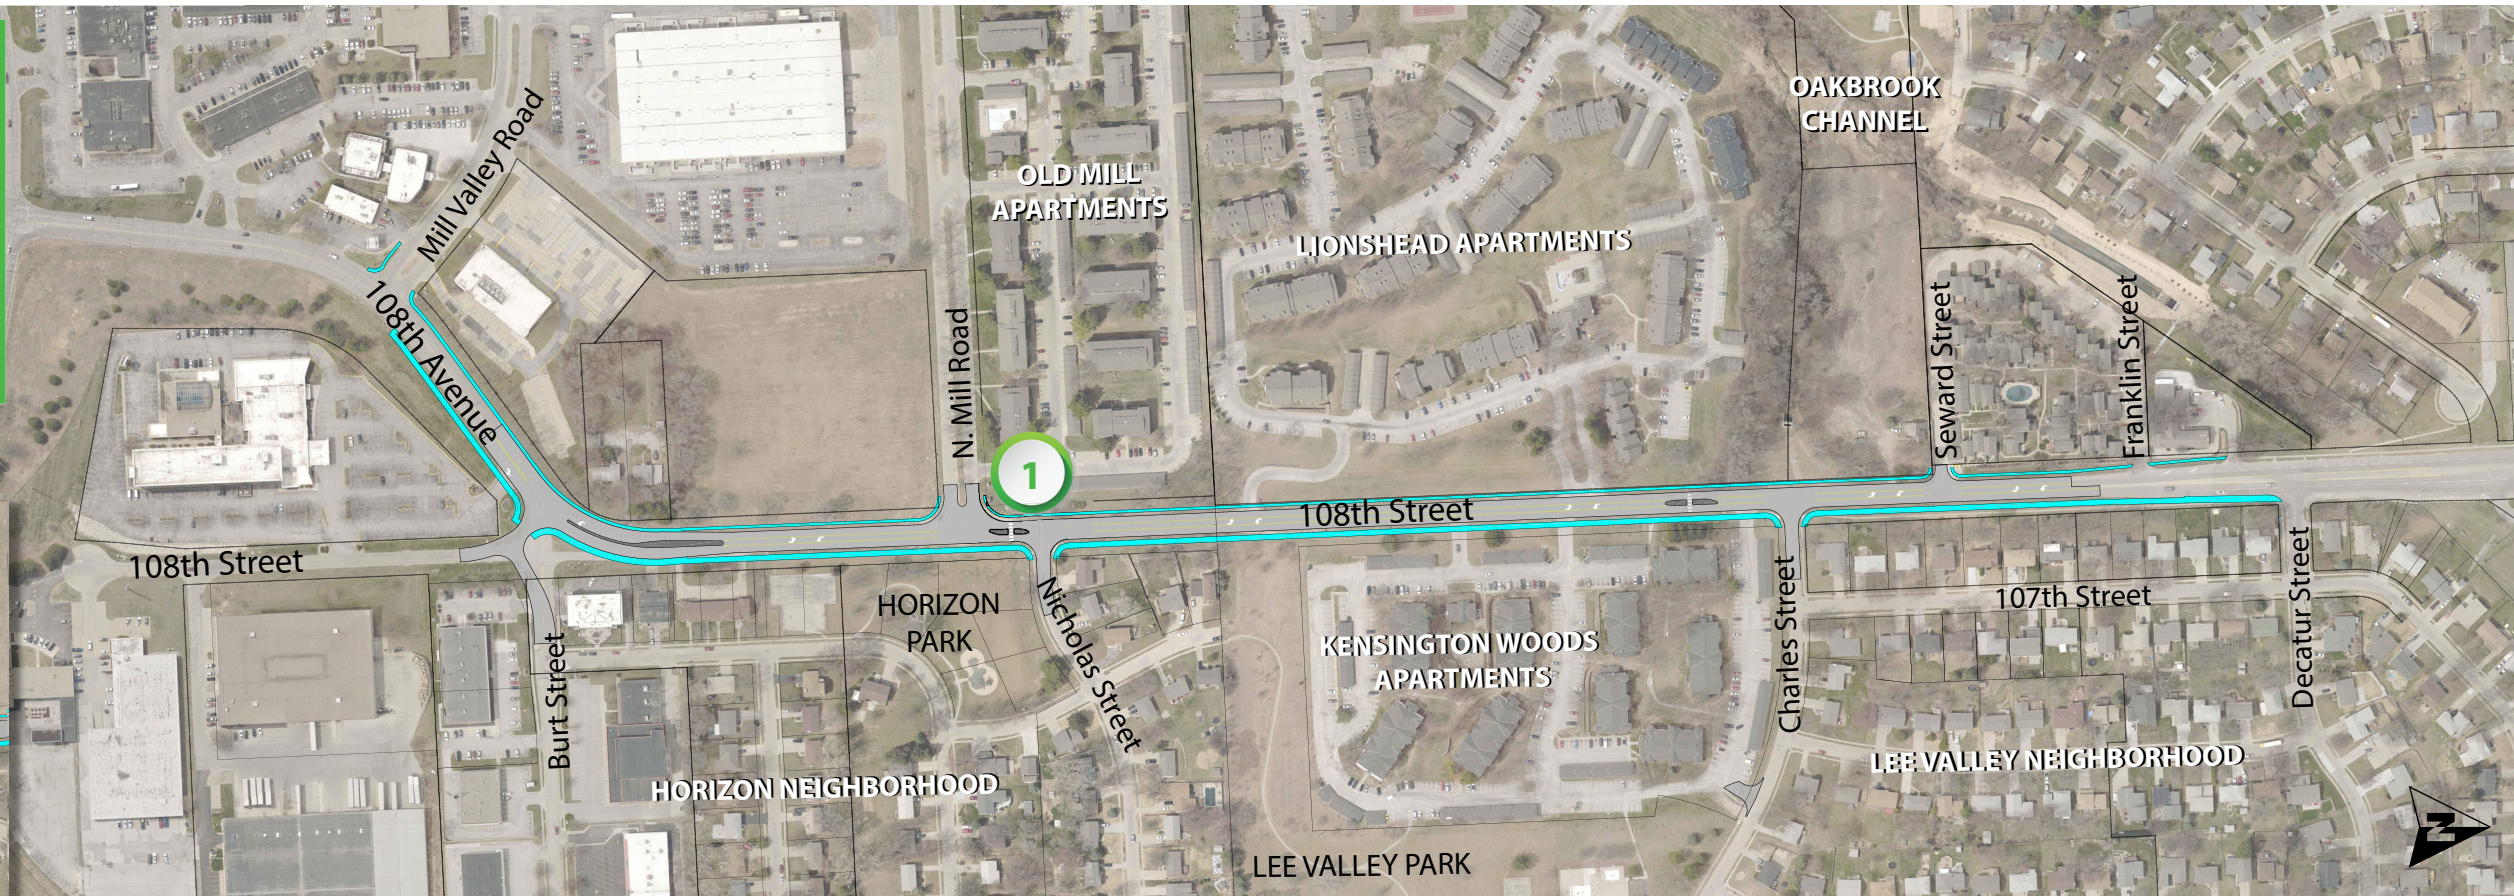

3 lanes on 108th Street looking north near Nicholas Street

Roundabout Alternative

3-Lane with Roundabout Alternative

*private driveway connections are not detailed on this map and are subject to change during the design process

108TH STREET IMPROVEMENT PROJECT, BURT TO DECATUR